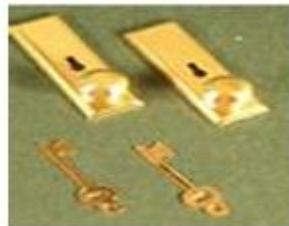

# Brass Accessories Door Handle

Door Handles, Knobs, Hinges, Curtain Rods, Furniture Drawer Handles, Taps

WW8012 - \$3.00

Bronze

808-300-03 - \$4.40

Plain - Pack 2

WW8002 - \$8.80

Fancy Pack 2

W8006 - \$7.70

Plain Pack 2

WW8007 - \$8.80

Fancy Pack 2

808-300-01 \$4.40

808-300-04 \$5.50

Pack 6

808-300-06 - \$4.40 (6)

U Shape Drawer Handles

WW8008 - \$4.40

Letterbox Set (2 pce)

WW8009 - \$13.20

Stair Rods (6)

WW8004 - \$1.65(4)

Knobs

Hinge01 - \$2.20 each