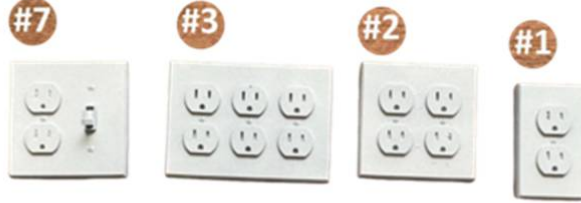

Light Switches and Power plugs - 1.12 scale

Miniature 12 Volt System Power Outlet and Light Switches

1-2 outlets , 2-4 outlets , 3-6 outlets - $69.70 each

4-1 Switch, 5-2 Switch, 6-3 switches - $69.70each

7-2 outlets & 1 switch $69.70

#8 Rotary Knob $69.70

#9 -Cover plate $69.70