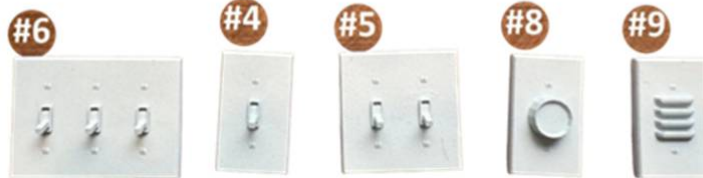

12V Led Light
\$179.99
Decorative Only
\$173.00

Gold
Clear etched ceiling light
Gold or Brass \$49.00 each
or 2 pce set \$79.00

Brass

Outdoors stable lantern
\$52.75

LED Ceiling Light
"Crystal" Beads 1:12
\$110.00

1.12 - 12 Volt System Crystal Ceiling Light
\$220.00

Light Switches and Power plugs - 1.12 scale

1.12 -Handmade 1 pair metal
with gold detail Light Switches
\$39.99

Miniature 12 Volt System Power Outlet and Light Switches