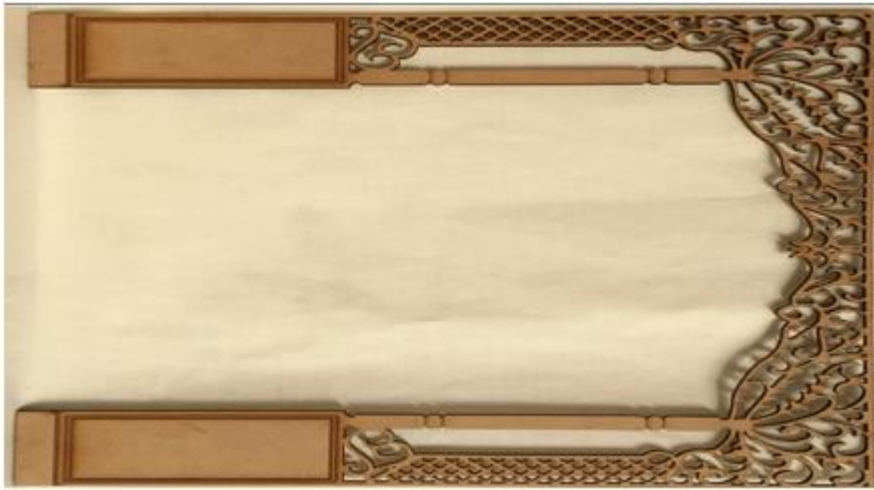

## Room Box Fronts:

LCVWL - \$16.50

10" high x 11" wide (or can be ordered cut to size you want)

- If required a slightly higher trim piece from the above could be added at top to gain more height – Please advise
- If required to be slightly lower, there is space to cut some off the bottom of the wall to make shorter – Please advise

LCVWL-2 - \$16.50

10" high x 11" wide

LCVRD - \$12.10: 134mm high x 282mm wide (or can be ordered cut to any size )

LCBAN2 \$8.80 -1 pair 188H x 105Wmm

LCBAN1 \$6.60 -1 pair 105H x 80Wmm