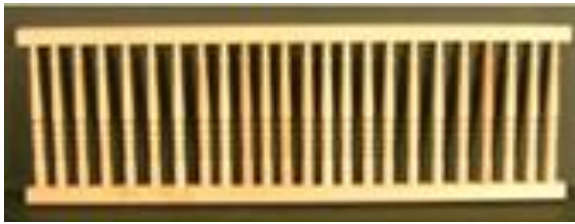

# Skirting, Architrave, Quoining

Railing - 12 inch strip \$11.00

Newel Posts - 4 pk \$1.00

Spindles pkt 6 - \$3.30

Newel Post pk 2 \$4.40

Quoining Strips \$11.00 (4ft )

Railing 1 strip - 24" piece \$22.00

Porch Posts - \$3.85 each

96-01 \$1.65	96-02 \$1.65	96-03 \$1.65	96-04 \$2.20	96-05 \$1.65
L Shaped	U Shaped	Dentil Trim	Guttering	Picture Frame
60cm stick	60cm stick	60cm stick	60cm stick	60cm stick

96-16 - \$2.85  
 Skirting Board  
 60cm  
 (12 - \$37.50)