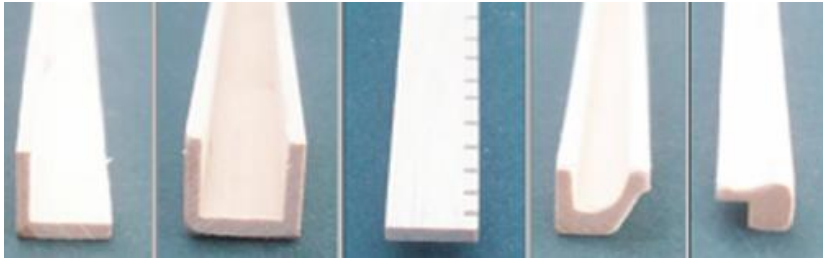

# Skirting, Architrave, Quoining

Railing - 12 inch strip \$11.00

Newel Posts - 4 pk \$1.00

Spindles pkt 6 - \$3.30

Newel Post pk 2 \$4.40

Quoining Strips \$11.00 (4ft )

Railing 1 strip - 24" piece \$22.00

Porch Posts - \$3.85 each

96-01 \$1.65	96-02 \$1.65	96-03 \$1.65	96-04 \$2.20	96-05 \$1.65
L Shaped	U Shaped	Dentil Trim	Guttering	Picture Frame
60cm stick	60cm stick	60cm stick	60cm stick	60cm stick

96-16 - \$2.85  
 Skirting Board  
 60cm  
 (12 - \$37.50)

96-17 - \$3.75  
 Cornice  
 45cm  
 (12 \$28.50)

96-19 - \$2.65  
 Chair Rail  
 60cm  
 (12 \$28.50)

96-30 - \$2.85  
 High Skirting

96-17a \$3.30  
 Cornice 60cm (12 \$33.00)

96-31 - \$3.05  
 Picture Rail  
 45cm