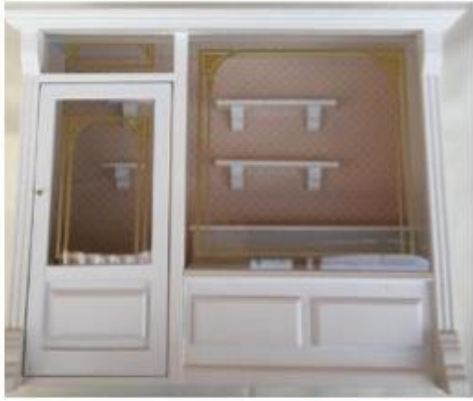

LCJMR \$44
Japanese Mountain Room Kit
sliding screen doors

View from back
base 293x373, room 215x210

FAÇADE BOXES

RMBX1 \$75

RMBX2 \$85

FAÇADE M \$44 21 X 26 X 9cm

REAR OPENING BOX

C348 GARDEN SHED \$65
H225 x W234 x D95mm

CONSERVATORY C349
H205 x W195 x D185mm

FAÇADE W2 - \$65 WHITE

FAÇADE M2 - \$65 MAHOGANY

(shelved and wallpapered – does not open at back)