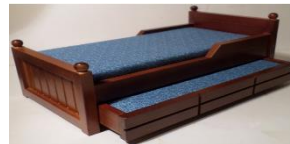

C058B-Brown

C058O-Oak,

C058W-White

High Quality Furniture:

LTF001 - Bed with Trundle - \$41.80

4138 - Mahogany Sleigh Bed \$33.00

5618 - Purple Bed - \$23.20

Y14002 - Bed with fence detail- \$44.00