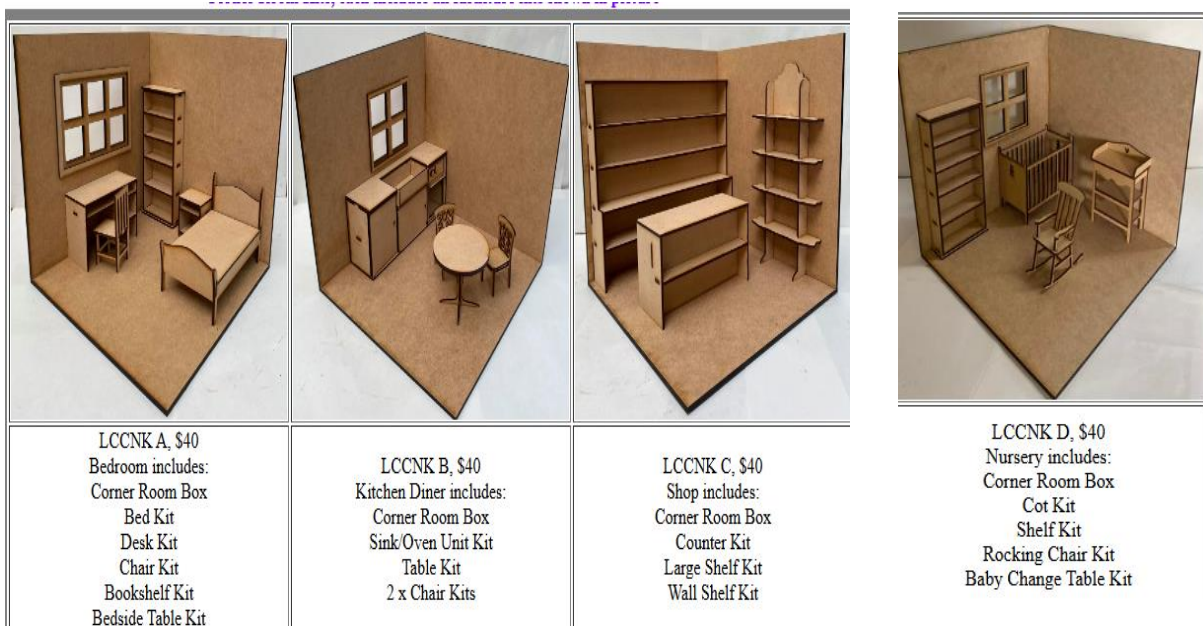

Laser Cut Kits, easily assembly – Easy to follow instructions

LCCOT3, \$158  
Wide cottage Kit

W:578 H:430 D:428, includes verandah 150mm  
Kit includes Door and 2 windows

LCDSB, \$33  
Display Cabinet Kit  
W:284 H:244 D:30  
*Mirror set for back of holes \$16*

LCRB24, \$27.50  
24 draw Room Box  
Kit includes number 1-24

W:282 H:282 D:95  
Example of what can be done

LC3RB, \$9.90  
Tall 3 Room Box  
W:85 H:307 D:77

LC3RB open

**Corner Room Kits: (includes all furniture kits shown in picture)**

LCBBG - 1:12 Beach Box/Garage Kit, \$33.00, measures W:235mm, D:285mm, H:285mm to point.

LCSFB, Surfboard kit, \$2.20

LCCOT2 - 1:12 Cottage Kit, \$61.50, measures W:290mm, D:285mm, H:495mm.

LCPOS - 1:12 Potting Shed Kit, \$66.00, measures W:295mm, D:270mm, H:265mm.

LCUB - 1:12 Cubby House Kit with sandpit, \$28.60, measures W:220mm, D:250mm, H:310mm.

LCCON - 1:12 Conservatory Kit, \$160 includes four Perspex sides and roof, measures W:282mm, D:286mm, H:370mm.