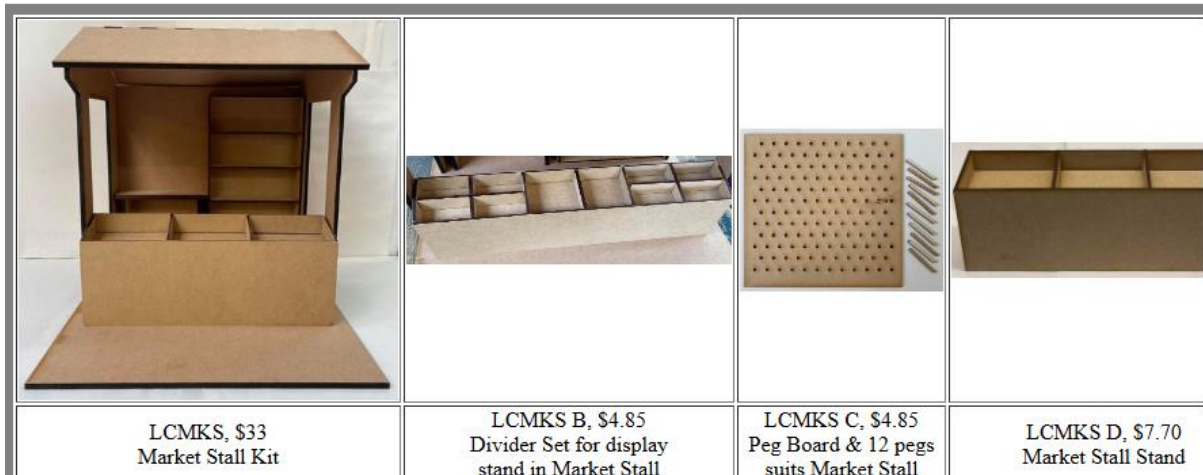

Laser Cut Kits, easily assembly – Easy to follow instructions

LCCOT3, \$158  
Wide cottage Kit

W:578 H:430 D:428, includes verandah 150mm  
Kit includes Door and 2 windows

LCDSB, \$33  
Display Cabinet Kit  
W:284 H:244 D:30  
*Mirror set for back of holes \$16*

LCRB24, \$27.50  
24 draw Room Box  
Kit includes number 1-24

W:282 H:282 D:95  
Example of what can be done

LC3RB, \$9.90  
Tall 3 Room Box  
W:85 H:307 D:77

LC3RB open

**Corner Room Kits: (includes all furniture kits shown in picture)**

LCBBG - 1:12 Beach Box/Garage Kit, \$33.00, measures W:235mm, D:285mm, H:285mm to point.

LCSFB, Surfboard kit, \$2.20

LCCOT2 - 1:12 Cottage Kit, \$61.50, measures W:290mm, D:285mm, H:495mm.

LCPOS - 1:12 Potting Shed Kit, \$66.00, measures W:295mm, D:270mm, H:265mm.

LCUB - 1:12 Cubby House Kit with sandpit, \$28.60, measures W:220mm, D:250mm, H:310mm.

LCCON - 1:12 Conservatory Kit, \$160 includes four Perspex sides and roof, measures W:282mm, D:286mm, H:370mm.